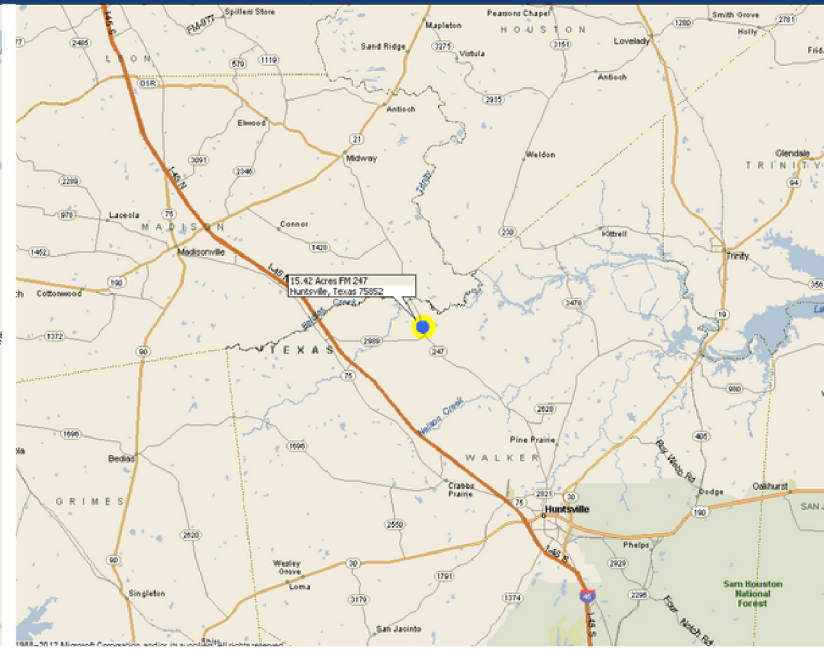

Markham
Realty

15.42 ACRES - FM 247
HUNTSVILLE, TEXAS

15.42 ACRES

Come see this perfectly shaped 14.9 +/- acres of land in Southern Madison County! Property is high and dry. Mid-South electric is at the road. Tanks on neighboring property have been removed. Only 25 miles from Huntsville and 90 miles from Houston!