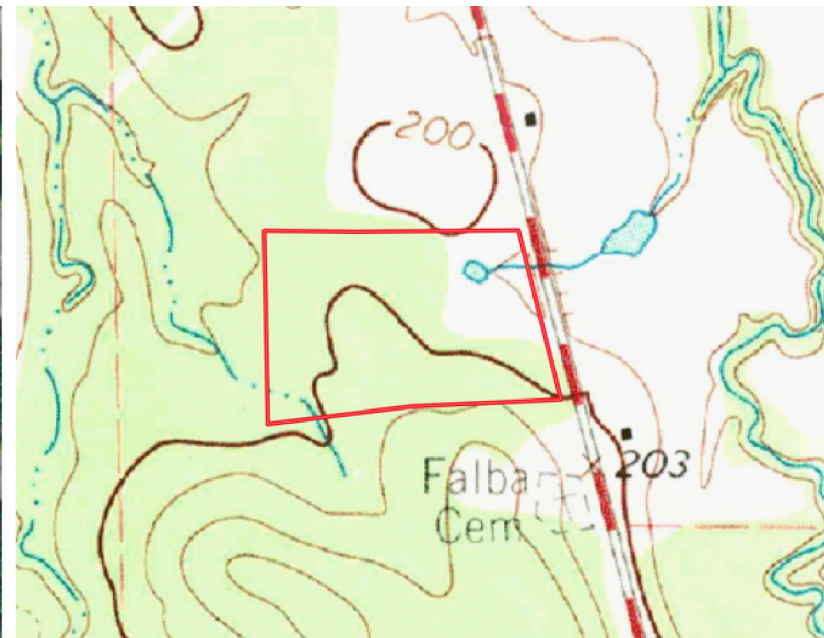

Markham
Realty

15.42 ACRES - FM 247
HUNTSVILLE, TEXAS

15.42 ACRES

Come see this perfectly shaped 14.9 +/- acres of land in Southern Madison County! Property is high and dry. Mid-South electric is at the road. Tanks on neighboring property have been removed. Only 25 miles from Huntsville and 90 miles from Houston!