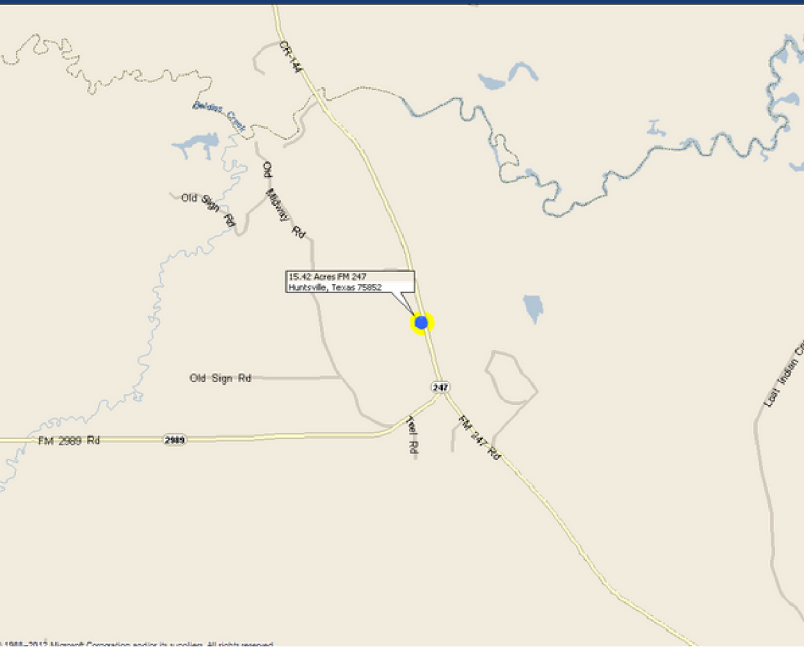

Markham
Realty

15.42 ACRES - FM 247
HUNTSVILLE, TEXAS

15.42 ACRES

Come see this perfectly shaped 14.9 +/- acres of land in Southern Madison County! Property is high and dry. Mid-South electric is at the road. Tanks on neighboring property have been removed. Only 25 miles from Huntsville and 90 miles from Houston!